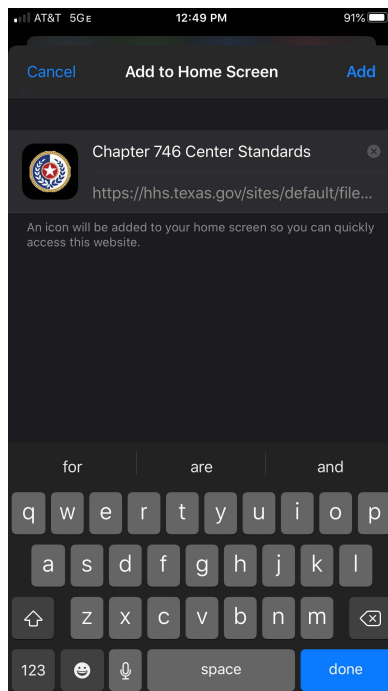

1. Begin by opening the Safari/Internet application on your device.

Search for: **Texas Child Care Minimum Standards**

2. Scroll to the bottom of the page and select the blue plus sign to expand the menu.

Select the standards that you want to download.

1. After the standards open, long select the box with the arrow to display the options.

2. Next scroll down to find the option to select "Add to Home Screen".

3. Name your standards and select "Add".

4. The icon will now be available on your home screen.

TEXAS
Health and Human
Services

Child Care
Licensing