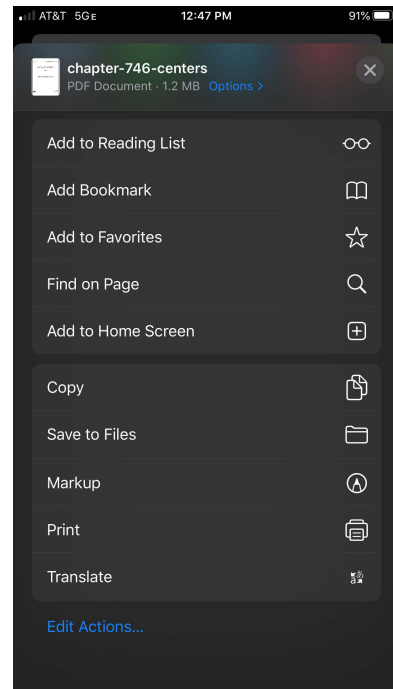

1. Begin by opening the Safari/Internet application on your device.

Search for: **Texas Child Care Minimum Standards**

2. Scroll to the bottom of the page and select the blue plus sign to expand the menu.

Select the standards that you want to download.

1. After the standards open, long select the box with the arrow to display the options.

2. Next scroll down to find the option to select "Add to Home Screen".